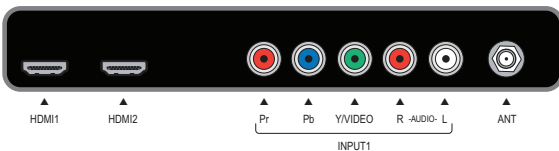

SIDE PANEL

BOTTOM PANEL