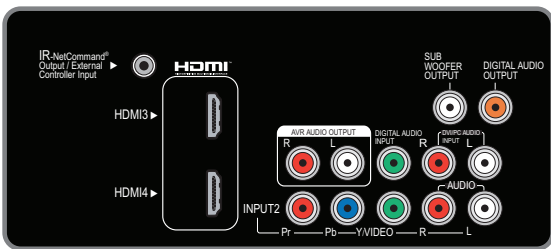

151 SERIES | IMMERSIVE SOUND TV

Models: LT-40151 | LT-46151 | LT-52151

MODEL	LT-40151	LT-46151	LT-52151
Screen Size	40-inch	46-inch	52-inch
Aspect Ratio	16:9 (widescreen)	16:9 (widescreen)	16:9 (widescreen)
Height (Physical)	25.1"	28.1"	31.5"
Width (Physical)	36.7"	42.0"	47.7"
Depth (Physical) w/o Foot	2.9"	2.9"	3.5"
Depth On Base	12.4"	12.4"	12.4"
Height On Base	26.4"	29.4"	32.8"
Weight (Physical)	52.9 lbs.	62.4 lbs.	80.9 lbs.
POWER CONSUMPTION			
Operating	Data Not Available	Data Not Available	Data Not Available
Standby	Data Not Available	Data Not Available	Data Not Available
Low Standby	Data Not Available	Data Not Available	Data Not Available

BACKPANEL

SIDE PANEL

BOTTOM PANEL