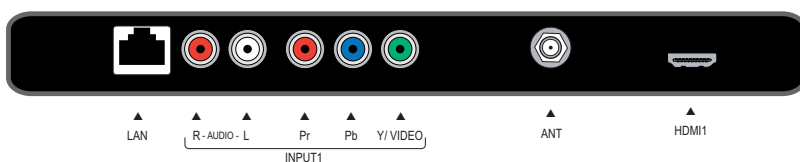

SIDE PANEL

BOTTOM PANEL