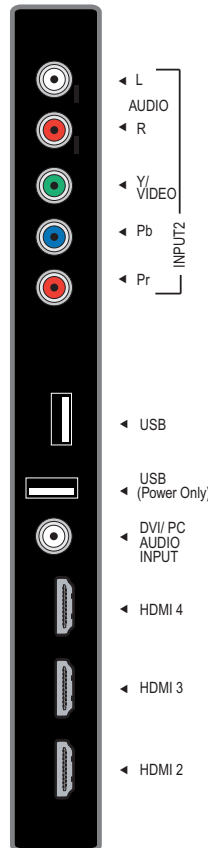

164 SERIES | IMMERSIVE SOUND LED TV

Models: LT-55164 | LT-46164 | LT-40164

MODEL	LT-55164	LT-46164	LT-40164
Screen Size	55"	46"	40"
Aspect Ratio	16:9 (widescreen)	16:9 (widescreen)	16:9 (widescreen)
Height (Physical)	33.3"	29.0"	26.0"
Width (Physical)	50.9"	43.3"	38.1"
Depth (Physical) w/o Foot	2.9"	2.9"	2.9"
Height On Base	34.6"	30.2"	27.3"
Weight (Physical)	63.8 lbs	51.7 lbs	45.5 lbs
Wall Mount Pattern	VESA 400 x 200mm	VESA 400 x 200mm	VESA 400 x 200mm
Wall Mount Screw Size	M6 x 15mm	M6 x 15mm	M6 x 15mm
PACKAGING			
Height (Carton)	38.7"	33.2"	31.2"
Width (Carton)	56.3"	52.1"	46.8"
Depth (Carton)	15.9"	10.2"	10.2"
Weight (Carton)	75.0 lbs	60.9 lbs	52.6 lbs
UPC Code	082400030078	082400030047	082400030023
POWER CONSUMPTION			
Operating	140 watts	114 watts	99 watts
Standby	.96 watts	.96 watts	.96 watts
Energy Star	4.0	4.0	4.0