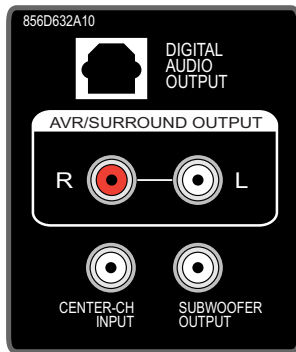

164 SERIES | IMMERSIVE SOUND LED TV

Models: LT-55164 | LT-46164 | LT-40164

MODEL	LT-55164	LT-46164	LT-40164
Screen Size	55"	46"	40"
Aspect Ratio	16:9 (widescreen)	16:9 (widescreen)	16:9 (widescreen)
Height (Physical)	33.3"	29.0"	26.0"
Width (Physical)	50.9"	43.3"	38.1"
Depth (Physical) w/o Foot	2.9"	2.9"	2.9"
Height On Base	34.6"	30.2"	27.3"
Weight (Physical)	63.8 lbs	51.7 lbs	45.5 lbs
Wall Mount Pattern	VESA 400 x 200mm	VESA 400 x 200mm	VESA 400 x 200mm
Wall Mount Screw Size	M6 x 15mm	M6 x 15mm	M6 x 15mm
PACKAGING			
Height (Carton)	38.7"	33.2"	31.2"
Width (Carton)	56.3"	52.1"	46.8"
Depth (Carton)	15.9"	10.2"	10.2"
Weight (Carton)	75.0 lbs	60.9 lbs	52.6 lbs
UPC Code	082400030078	082400030047	082400030023
POWER CONSUMPTION			
Operating	140 watts	114 watts	99 watts
Standby	.96 watts	.96 watts	.96 watts
Energy Star	4.0	4.0	4.0