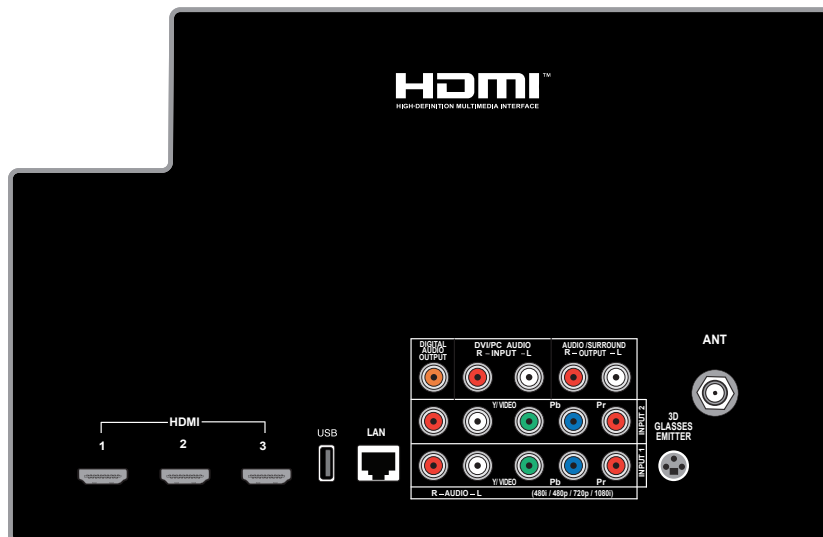

738 SERIES | 3D DLP® HOME CINEMA TV

Models: WD-82738 | WD-73738 | WD-65738 | WD-60738

MODEL	WD-82738	WD-73738	WD-65738	WD-60738
Screen Size (diagonally measured)	82"	73"	65"	60"
Aspect Ratio	Yes	Yes	Yes	Yes
Height	48.6"	43.6"	39.5"	36.7"
Width	73.2"	65.2"	58.2"	53.9"
Depth	22.7"	17.9"	16.0"	15.1"
Height On Base	N/A	60.2"	56.1"	53.3"
Weight	134 lbs.	90.9 lbs.	69.3 lbs.	62.7 lbs.
POWER CONSUMPTION				
Operating	217 watts	217 watts	217 watts	217 watts
Standby	.95 watts	.95 watts	.95 watts	.95 watts
Energy Star 4.0 Qualified	Yes	Yes	Yes	No
SHIPPING DIMENSIONS				
Height	52.2"	47.0"	42.4"	40.0"
Width	77.0"	69.7"	62.4"	58.8"
Depth	28.6"	23.7"	22.2"	19.3"
Weight	166.3 lbs	112 lbs	85.8 lbs	76.3 lbs
UPC	082400029997	082400029973	082400029935	082400029904
OPTIONAL MATCHING BASE				
Model Number	N/A	MB-S73A	MB-S60/65A	MB-S60/65A