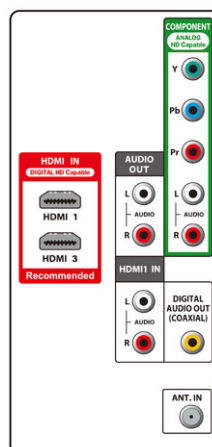

Rear Panel

Side Panel