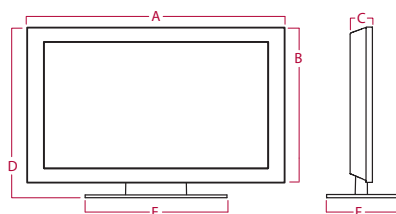

^{***}Not available on NVU19L models

Lucidium & LucidiumFX5

Model	A	B	C	D	E	F
NVU19L	18"	13.5"	3.1"	15.2"	10.75"	7.5"
NVU32FX5	31.3"	21.5"	4.2"	22.9"	20"	9.2"
NVU37FX5	36"	24.9"	4.4"	26.8"	26.5"	12.9"

Description	NVU19LW / X	NVU32FX5 / P	NVU37FX5
DISPLAY SYSTEM			
Screen Size	19	32	37
Display Type	60Hz	120Hz 1080p Deep Black LCD	
Aspect Ratio	16 x 10 Widescreen	16 x 9 Widescreen	
Deep Color Spectrum	N/A	Yes	
Native Resolution (H x V)	1440 x 900	1920 x 1080	
VIDEO PROCESSING SYSTEM			
Processor / Format Conversion	NiDO IV Full 8-Bit	NiDO IV Full 10-Bit	
NuColor x.v.	N/A	Yes	
Frame x 5 (FX5)	N/A	Yes	
Frame Forward Motion (FFM)	N/A	Yes (Low, Medium, High)	
Digital Switching Deep Black	N/A	Yes	
Deep Color Spectrum	N/A	Yes	
Noise Reduction	Motion Adaptive, User Selectable		
Signal Compatibility	480i, 480p, 576i, 576p, 720p, 1080i, 1080p@24/60Hz		
Film Cadence Detection	Automatic 3:2, 2:2, 5:5		
Edge Correction	Yes		
USER INTERFACE			
Format Control - Direct Remote Access	4:3, Panorama, Zoom, 16:9 and 1:1		
Color Temperature	4, selectable by Input		
Video Modes by Input	Vivid/Sports/Movie/Normal/Custom		
Image Freeze	Yes		
Picture in Picture & Picture by Picture	Yes		
Backlight Adjustment	Day / Night		
CONVENIENCE FEATURES			
Input Labeling	Yes		
On Screen Program Guide	Yes		
Sleep/Wakeup Timer	Yes		
OSD Language	English, French, Spanish		
Closed Caption Decoder	Yes		
Parental Lock	V-Chip		
Integrated Tuner	NTSC / ATSC / QAM		
BEZEL			
Finish	Gloss White, Brushed Aluminum	Gloss Black, Pink **	Gloss Black
AUDIO			
Surround Processor	N/A		
Internal Speaker	Stereo full range		
Output Power	10W x 2		
Lip Sync	Yes		
Digital Output	Dolby Surround + Stereo PCM		
Stereo Output	On / Off		
ANALOG AV INPUTS/OUTPUTS			
Component Video	1 x RCA, rear	2 x RCA, rear	
Composite Video	2 x RCA, rear		
PC Input	D-sub 15, Rear		
Audio Output	Stereo Rear		
DIGITAL AV INPUTS / OUTPUTS			
HDMI 1.3 (1080p 24/60)	2 x Rear	3 x Rear	
Digital Audio Output	1 Coaxial (Dolby Digital + PCM)		
NuControl - INTEGRATION FEATURES			
NuControl	Via RJ-45 IR Pass Through / Input (with and without carrier), RS232C (Bi-Directional, w/ polling), Discrete IR Input / Format / On / Off Codes		
REMOTE			
Remote Control	Backlit Illuminated		
SPECIFICATIONS			
Power	DC	AC 100-240V, 50/60Hz	
Power Consumption / Standby	60W / < 3W Standby	50W / < 3W Standby	200W / < 3W Standby
Wall Mount	100 x 100mm		
Net Weight	9 lbs.	32.2 lbs.	43.4 lbs.